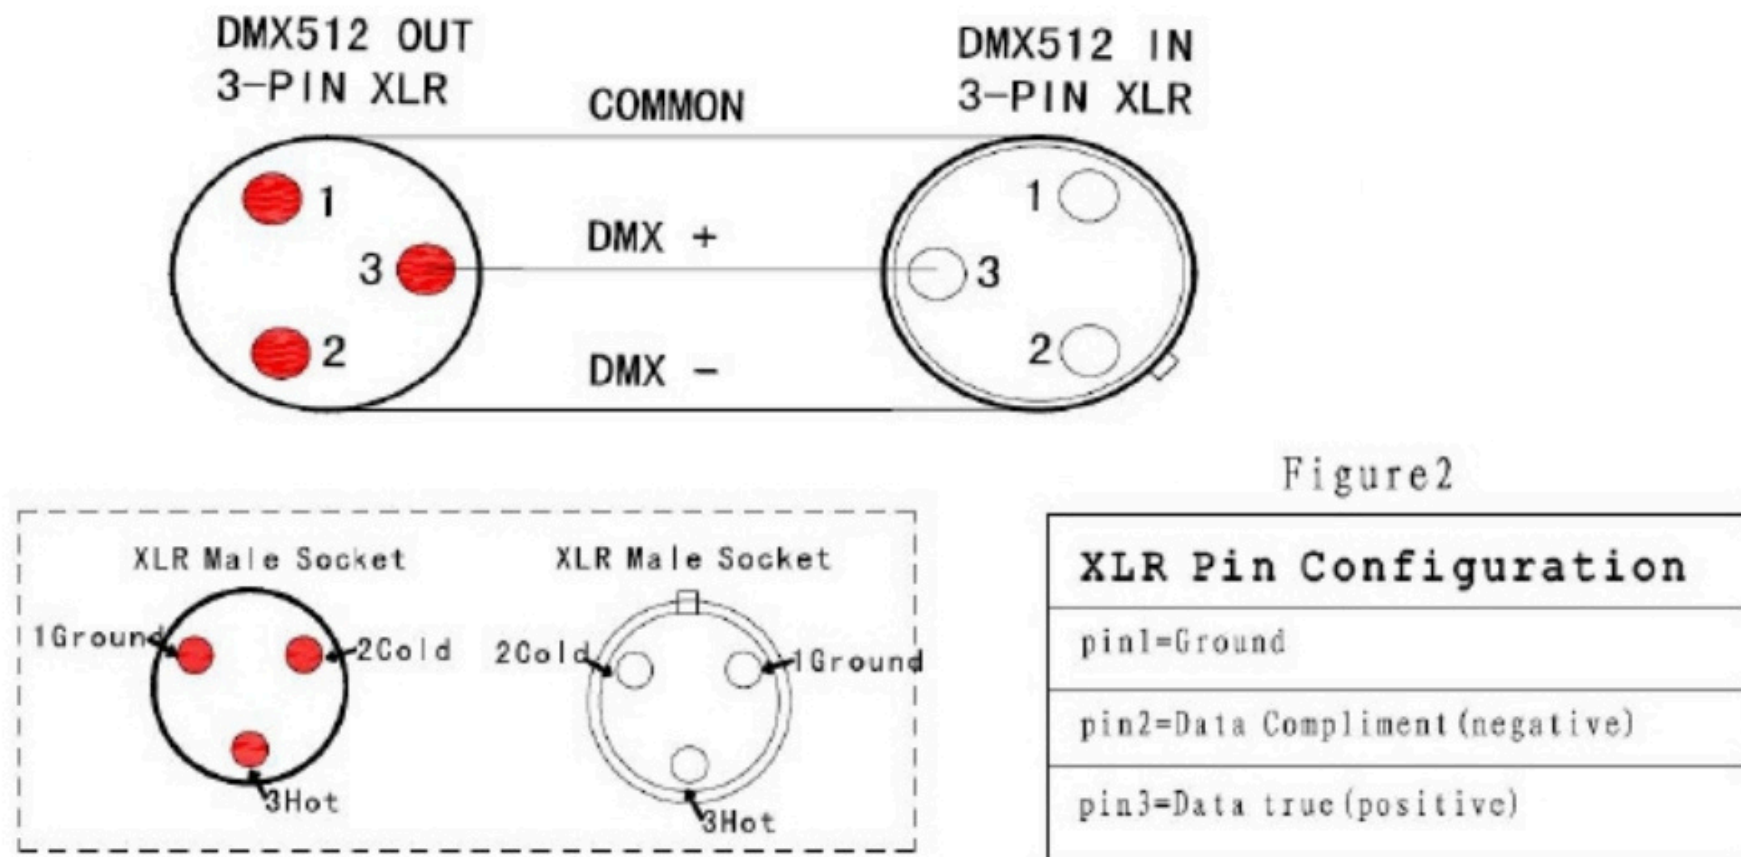

3.How to Control The Device

The DMX512 is widely used in intelligent lighting control,with a DMX 512 controller.connect several lights together,dmx in and dmx out, 3 pin XLR connectors: Pin 1: GND, Pin 2: Negative signal (-), Pin 3: Positive signal (+)

Display:

MENU To select the programming functions
DOWN To go backward in the selected functions
UP To go forward in the selected functions
ENTER To confirm the selected functions

Set DMX Address Code

1. Press "**Menu**" to "Set DMX Address",and press "**ENTER**" keys to enter into
2. Show "Set DMX Address DMX Address:001",Press the "**UP** and **DOWN**" keys to amended
3. 3 Press "**ENTER**" keys to save and Exit,Press the "**MENU**" Keys does not save and Exit
4. 4 Functions setting via OLED display panel as below: