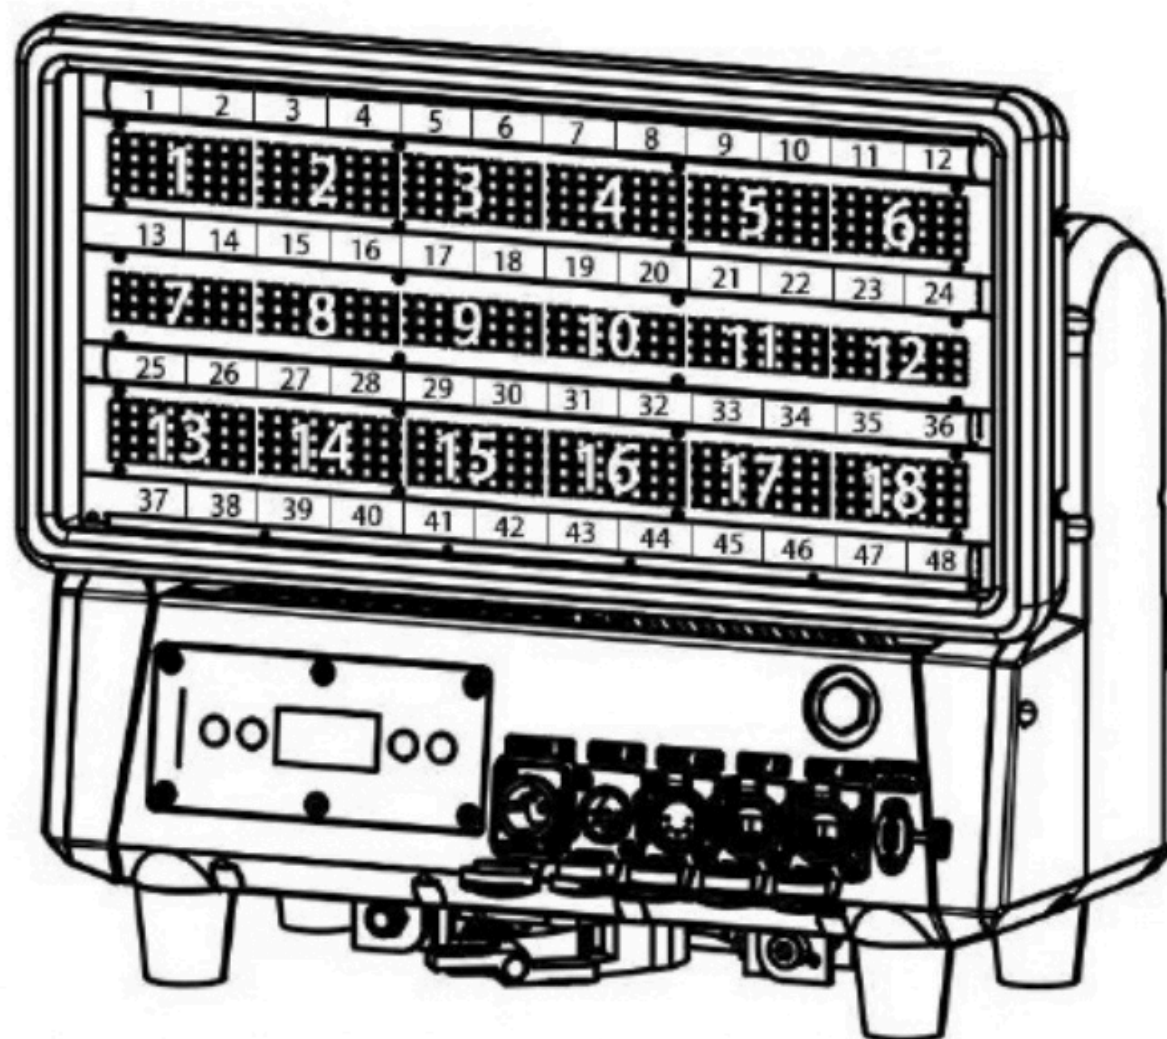

Product Dimensions