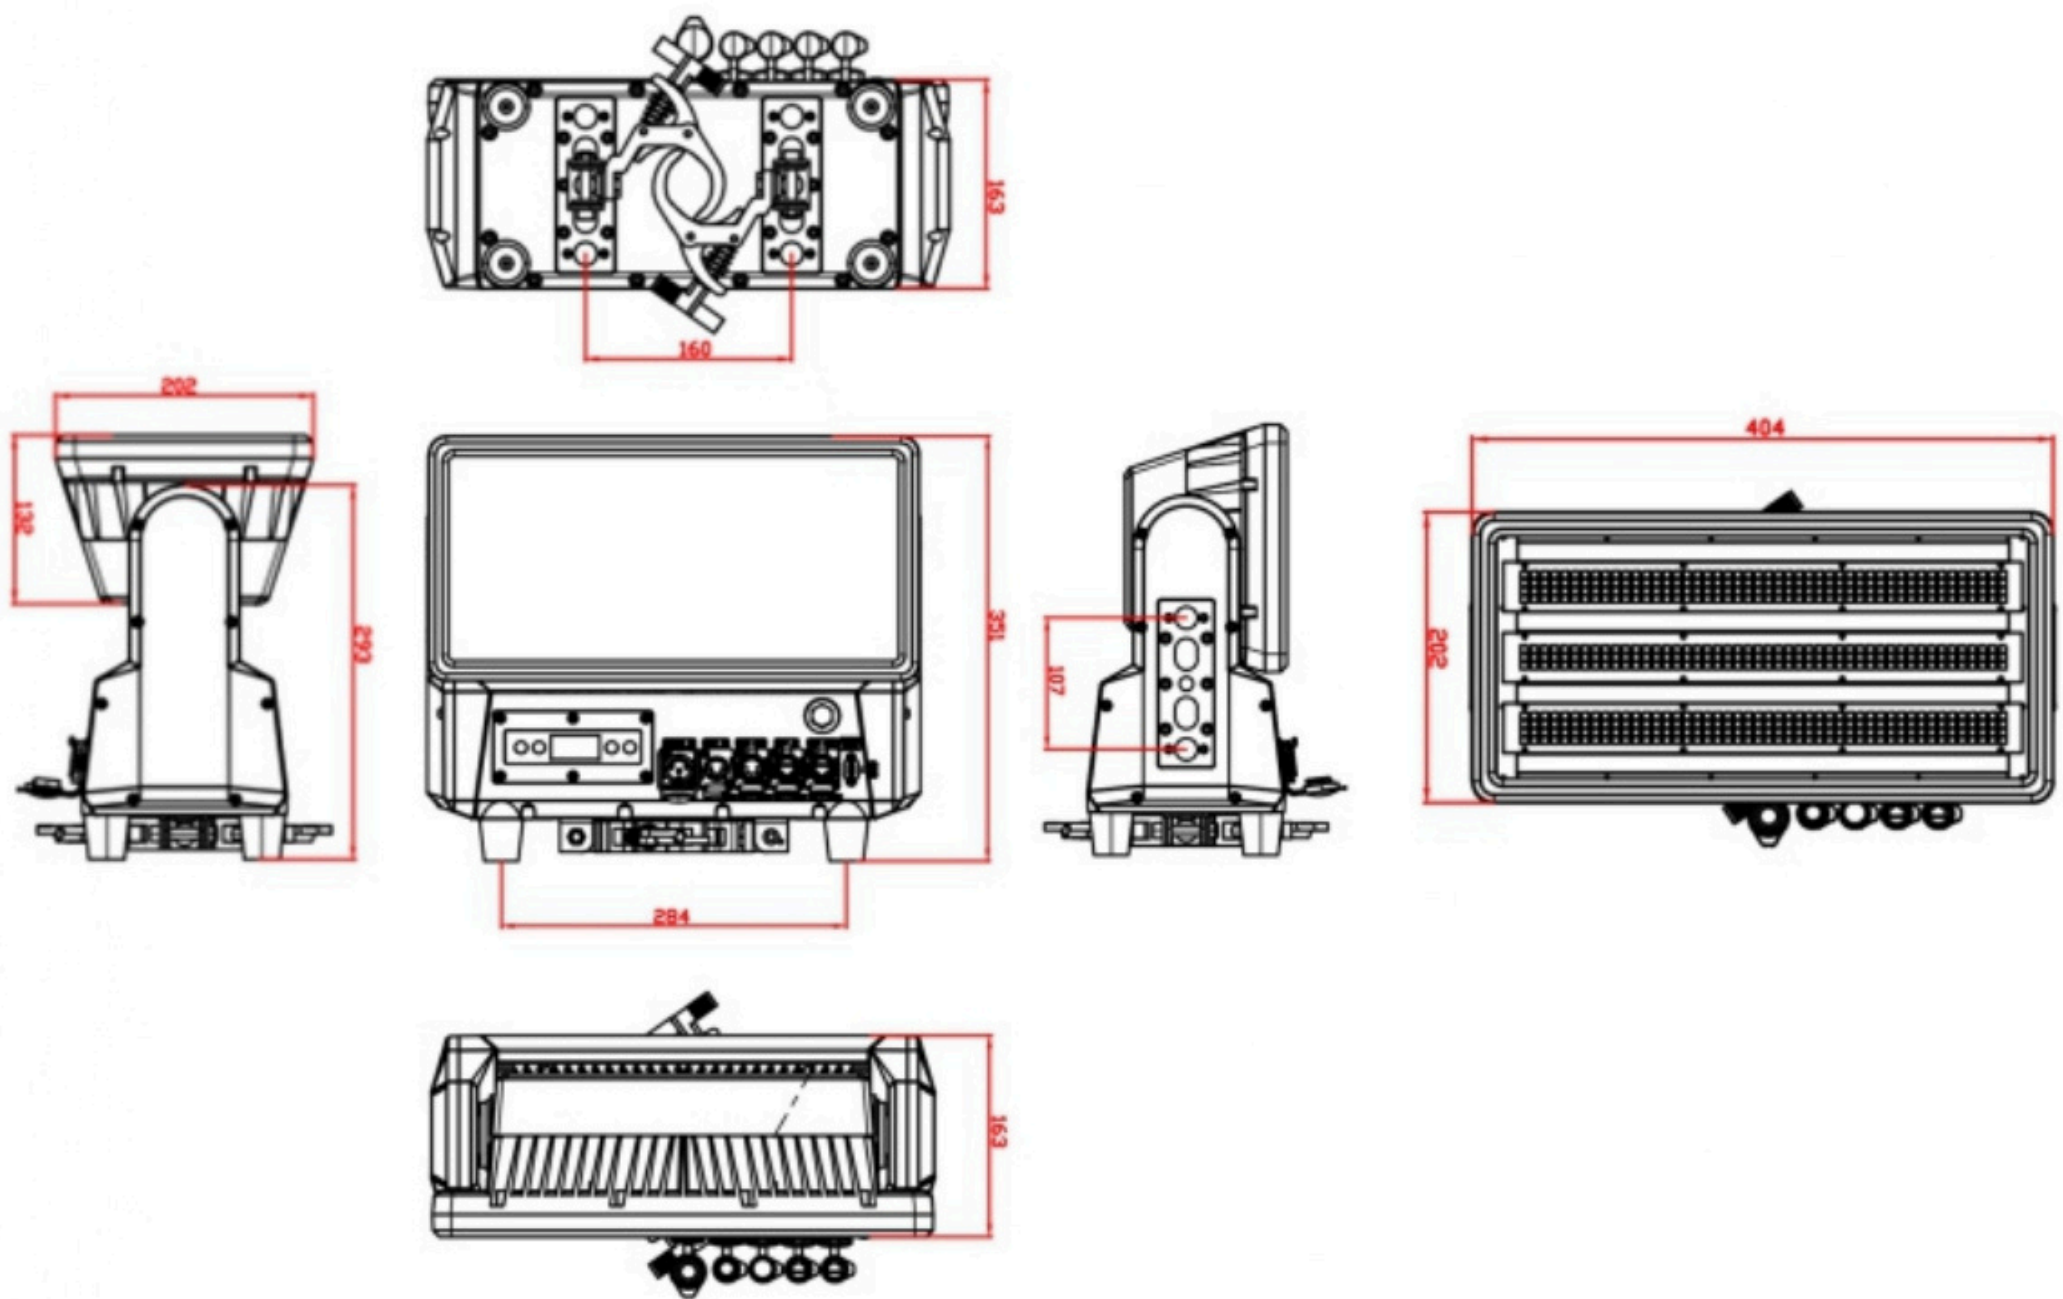

Display: OLED Touch Display

DMX In/Out socket: 3-pin XLR waterproof in/out

Power Socket: Waterproof powercon in/out

Protection Rating: IP65

Size

Packing Size: 404*202*350MM

Weight

Net Weight: 15Kgs

Product Dimensions

3.How to Control The Device

The DMX512 is widely used in intelligent lighting control,with a DMX 512 controller.connect several lights together,dmx in and dmx out, 3 pin XLR connectors: Pin 1: GND, Pin 2: Negative signal (-), Pin 3: Positive signal (+)