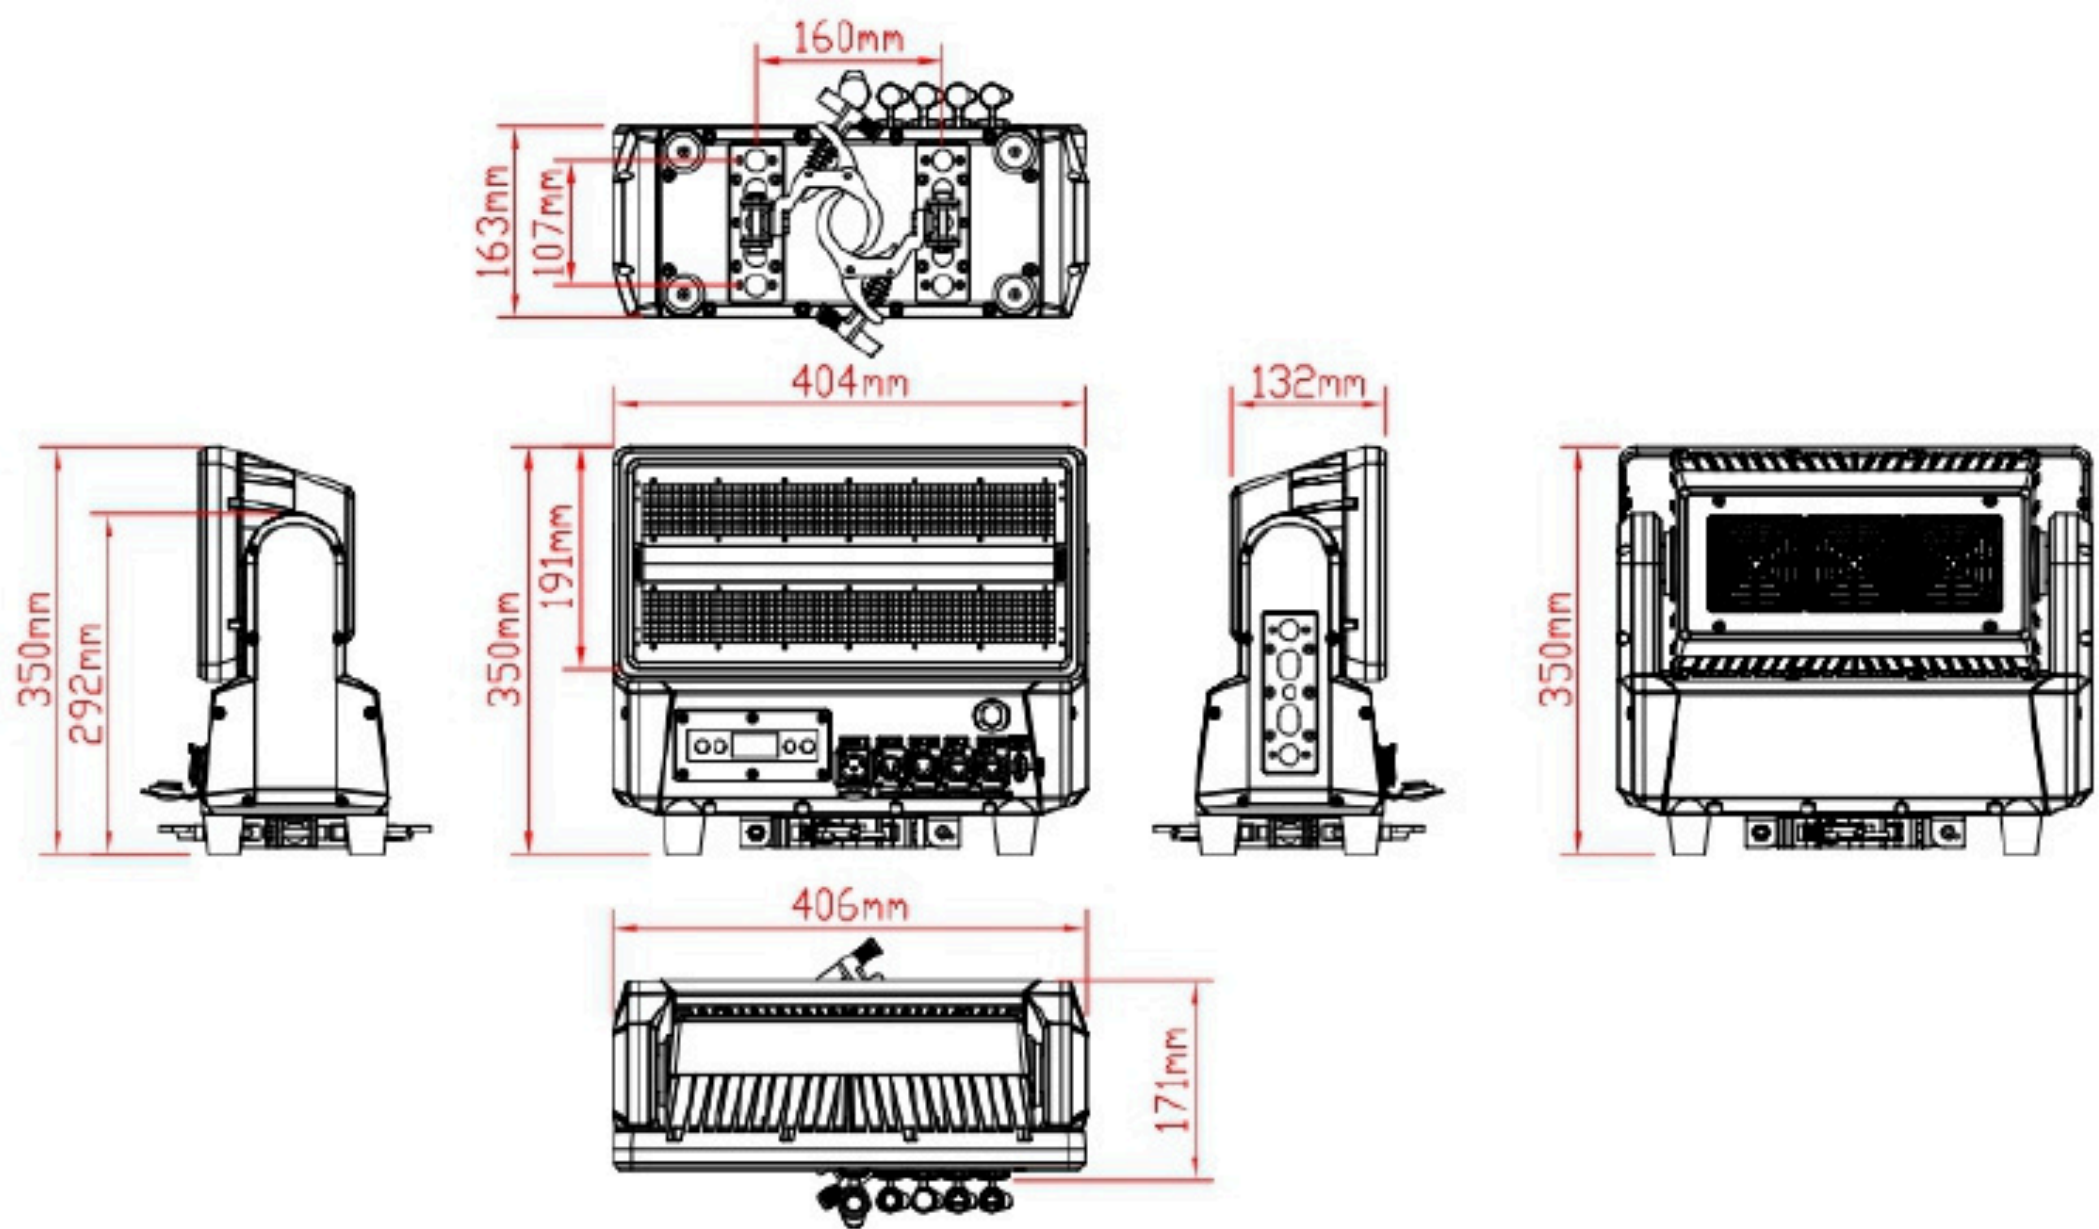

Cooling: Temperature controlled, overheating protection

Construction

Display: OLED Touch Display

DMX In/Out socket: 3-pin XLR waterproof in/out

Power Socket: Waterproof powercon in/out

Protection Rating: IP65

Size

Packing Size: 404*202*350MM

Weight

Net Weight: 15Kgs

Product Dimensions

3. How to Control The Device

The DMX512 is widely used in intelligent lighting control, with a DMX 512 controller. connect several lights together, dmx in and dmx out, 3 pin XLR connectors: Pin 1: GND, Pin 2: Negative signal (-), Pin 3: Positive signal (+)