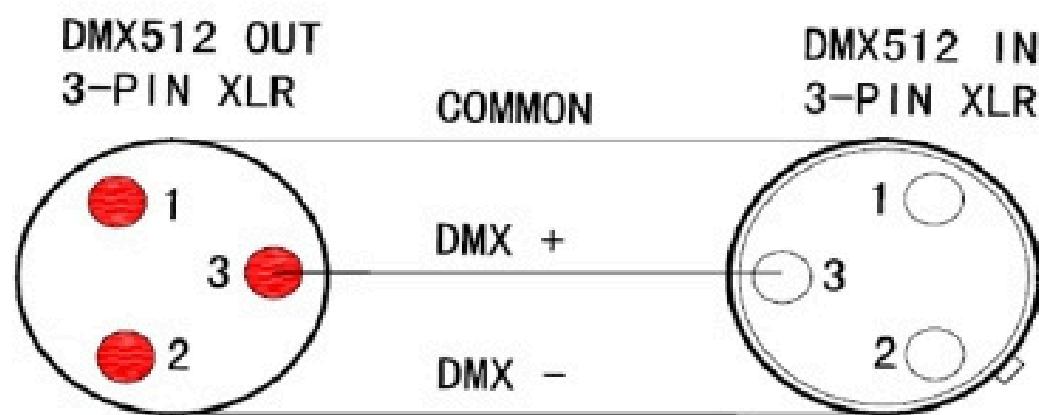

Size

Packing Size: 404*202*350MM

Weight

Net Weight: 15Kgs

Product Dimensions

3. How to Control The Device

The DMX512 is widely used in intelligent lighting control, with a DMX 512 controller. connect several lights together, dmx in and dmx out, 3 pin XLR connectors: Pin 1: GND, Pin 2: Negative signal (-), Pin 3: Positive signal (+)

Figure2

XLR Pin Configuration
pin1=Ground
pin2=Data Compliment (negative)
pin3=Data true (positive)

Display:

MENU	To select the programming functions
DOWN	To go backward in the selected functions
UP	To go forward in the selected functions
ENTER	To confirm the selected functions