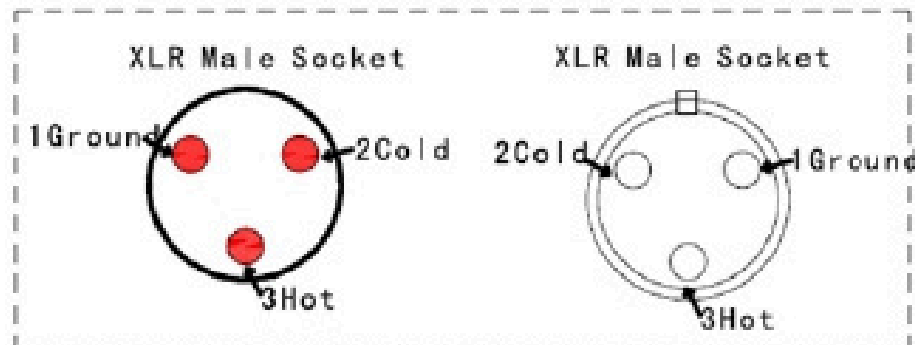

Size

Packing Size: 404*202*350MM

Weight

Net Weight: 15Kgs

Product Dimensions

3. How to Control The Device

The DMX512 is widely used in intelligent lighting control, with a DMX 512 controller. connect several lights together, dmx in and dmx out, 3 pin XLR connectors: Pin 1: GND, Pin 2: Negative signal (-), Pin 3: Positive signal (+)

Figure2

XLR Pin Configuration
pin1=Ground
pin2=Data Compliment (negative)
pin3=Data true (positive)

Display:

MENU	To select the programming functions
DOWN	To go backward in the selected functions
UP	To go forward in the selected functions
ENTER	To confirm the selected functions