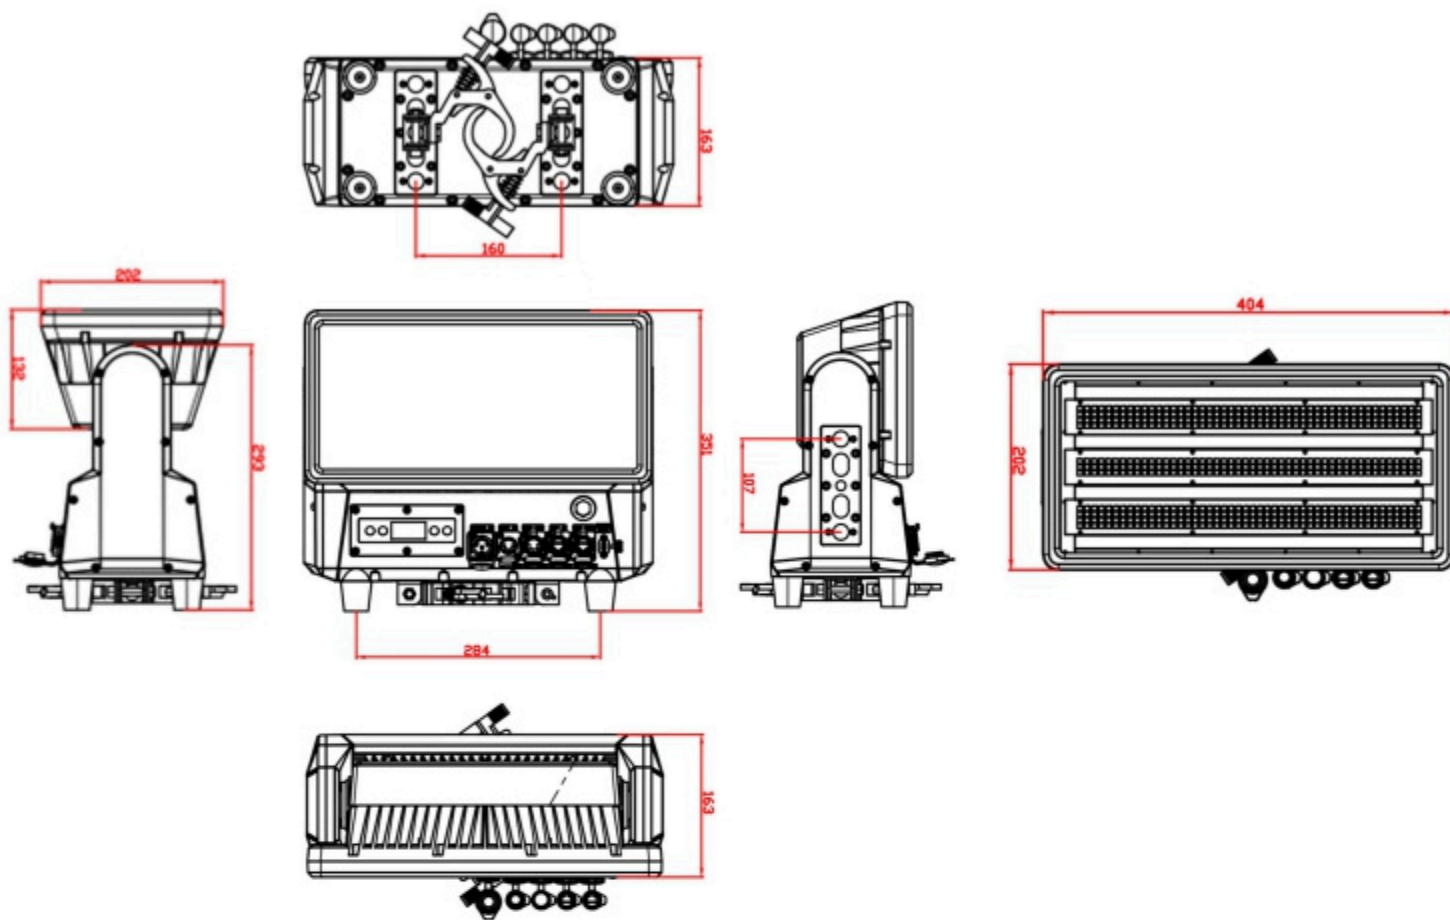

Display: OLED Touch Display

DMX In/Out socket: 3-pin XLR waterproof in/out

Power Socket: Waterproof powercon in/out

Protection Rating: IP65

Size

Packing Size: 404*202*350MM

Weight

Net Weight: 15Kgs

Product Dimensions

3.How to Control The Device

The DMX512 is widely used in intelligent lighting control,with a DMX 512 controller.connect several lights together,dmx in and dmx out, 3 pin XLR connectors: Pin 1: GND, Pin 2: Negative signal (-), Pin 3: Positive signal (+)