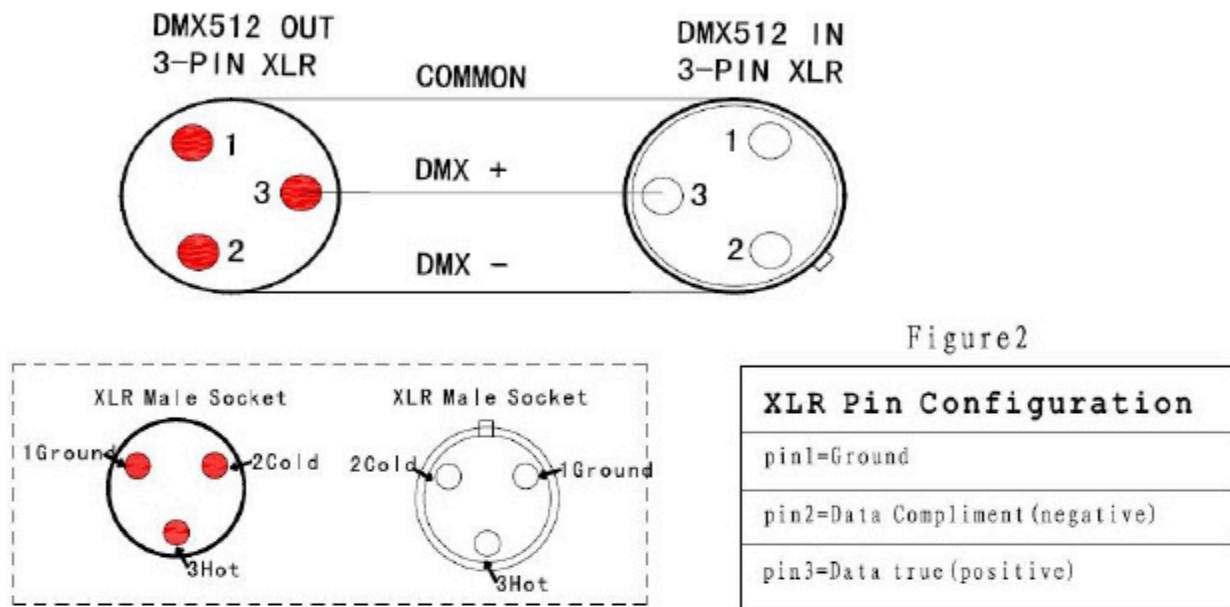

Display: OLED Touch Display

DMX In/Out socket: 3-pin XLR waterproof in/out

Power Socket: Waterproof powercon in/out

Protection Rating: IP65

Size

Packing Size: 404*202*350MM

Weight

Net Weight: 15Kgs

Product Dimensions

3.How to Control The Device

The DMX512 is widely used in intelligent lighting control,with a DMX 512 controller.connect several lights together,dmx in and dmx out, 3 pin XLR connectors: Pin 1: GND, Pin 2: Negative signal (-), Pin 3: Positive signal (+)