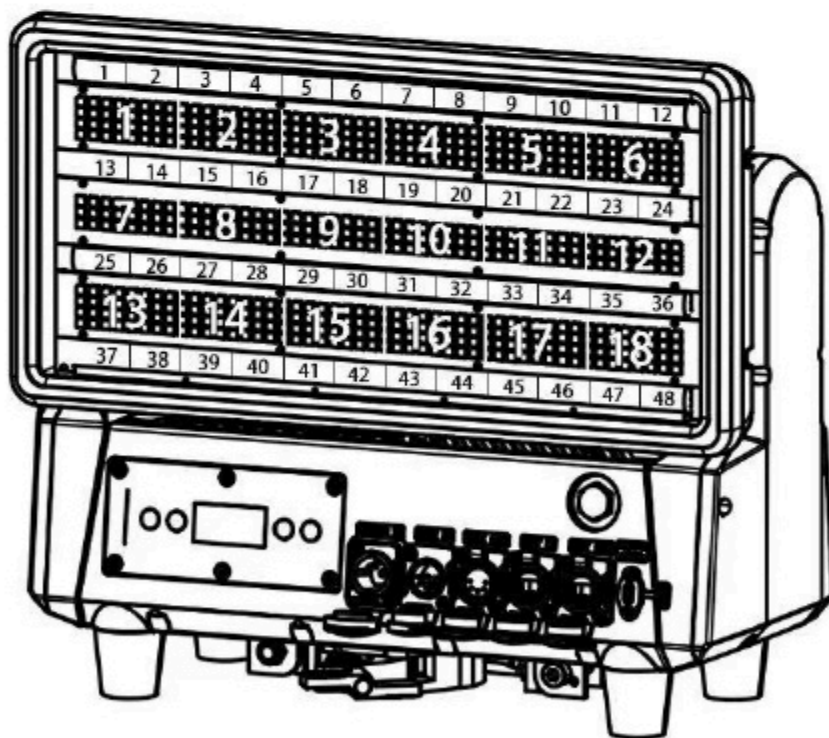

Product Dimensions